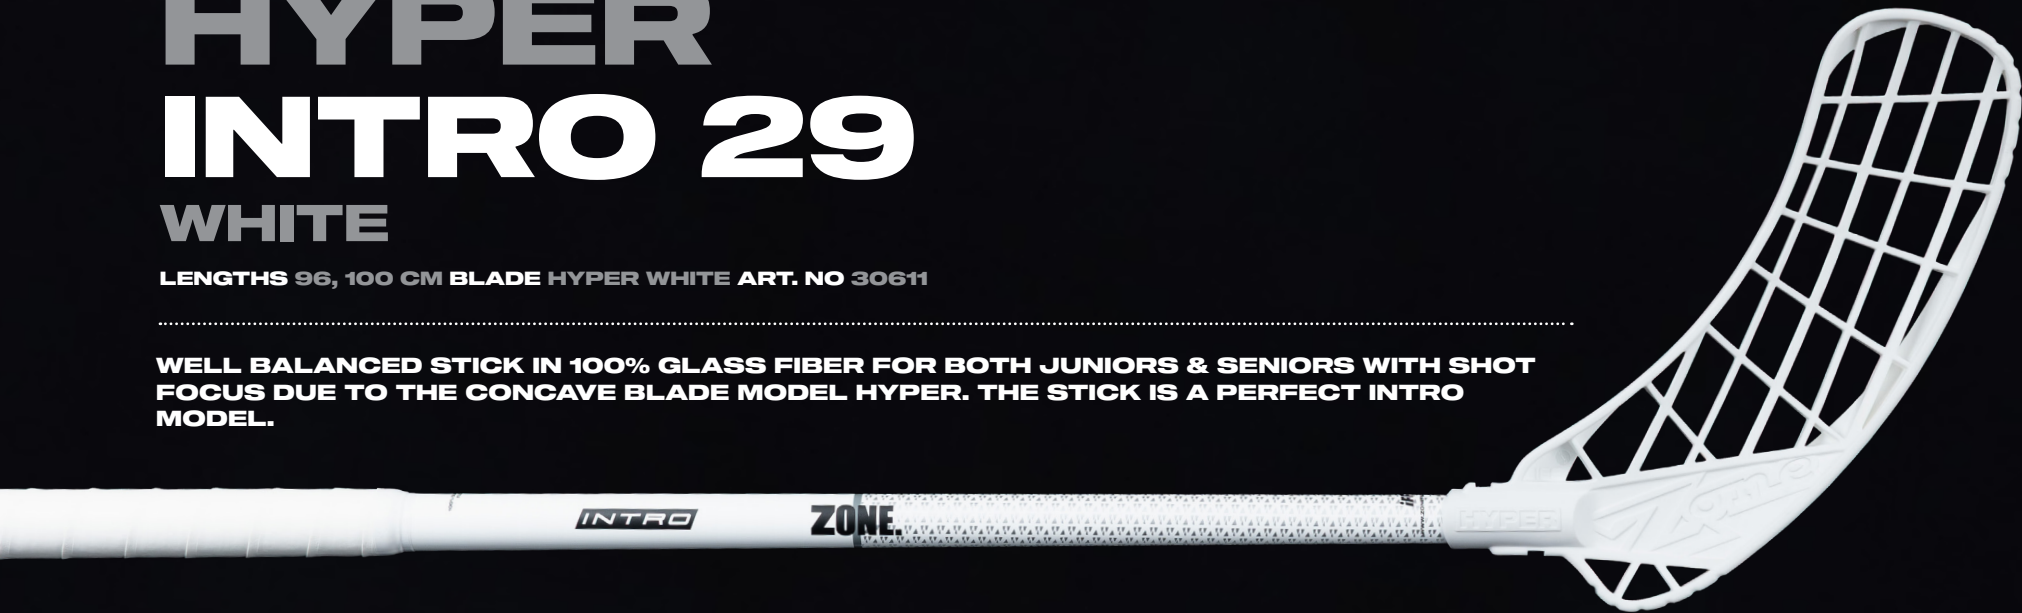

HYPER INTRO 29 WHITE

LENGTHS 96, 100 CM BLADE HYPER WHITE ART. NO 30611

WELL BALANCED STICK IN 100% GLASS FIBER FOR BOTH JUNIORS & SENIORS WITH SHOT FOCUS DUE TO THE CONCAVE BLADE MODEL HYPER. THE STICK IS A PERFECT INTRO MODEL.