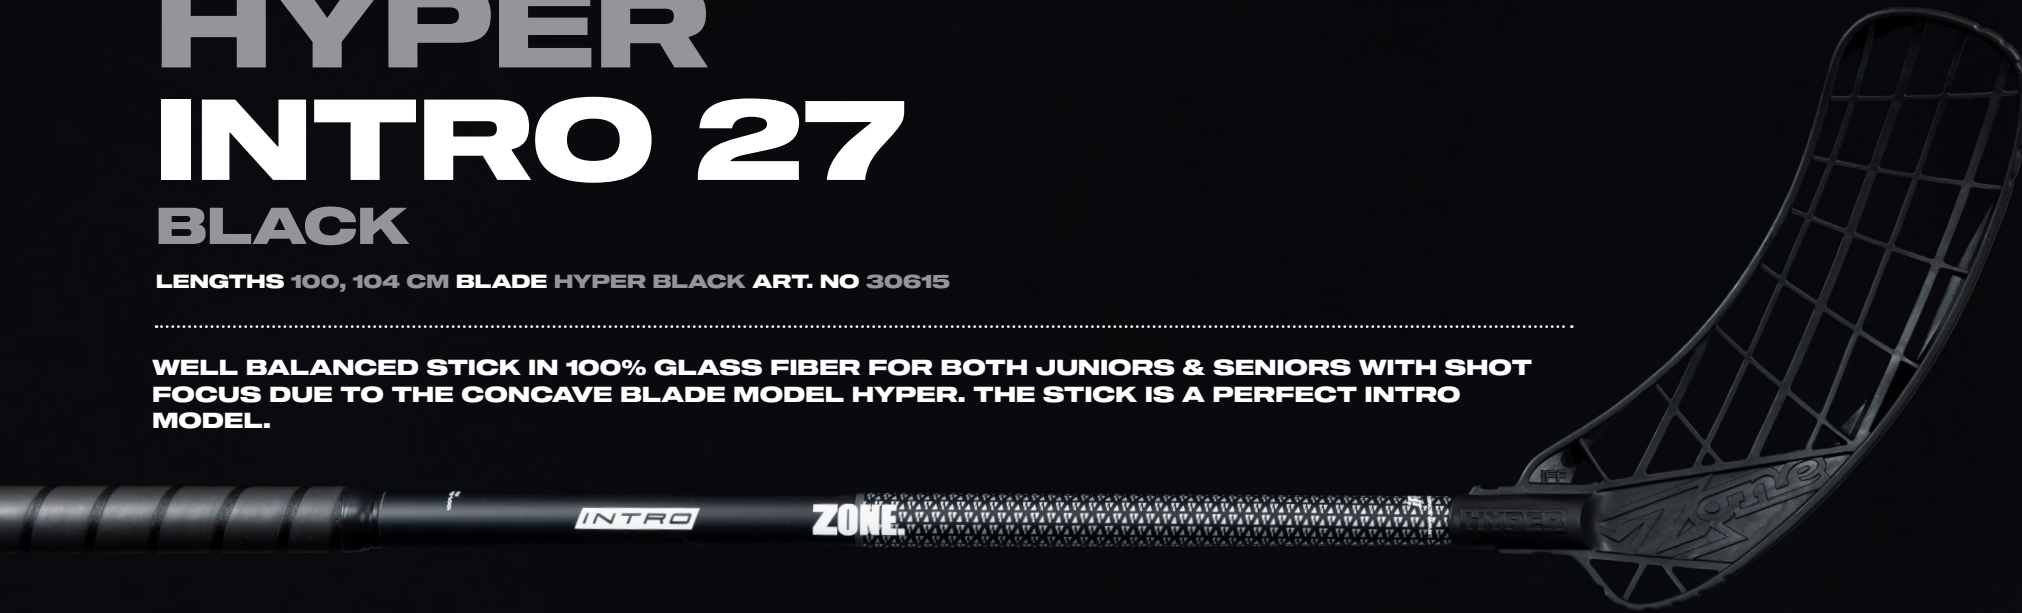

HYPER INTRO 27 BLACK

LENGTHS 100, 104 CM BLADE HYPER BLACK ART. NO 30615

WELL BALANCED STICK IN 100% GLASS FIBER FOR BOTH JUNIORS & SENIORS WITH SHOT FOCUS DUE TO THE CONCAVE BLADE MODEL HYPER. THE STICK IS A PERFECT INTRO MODEL.